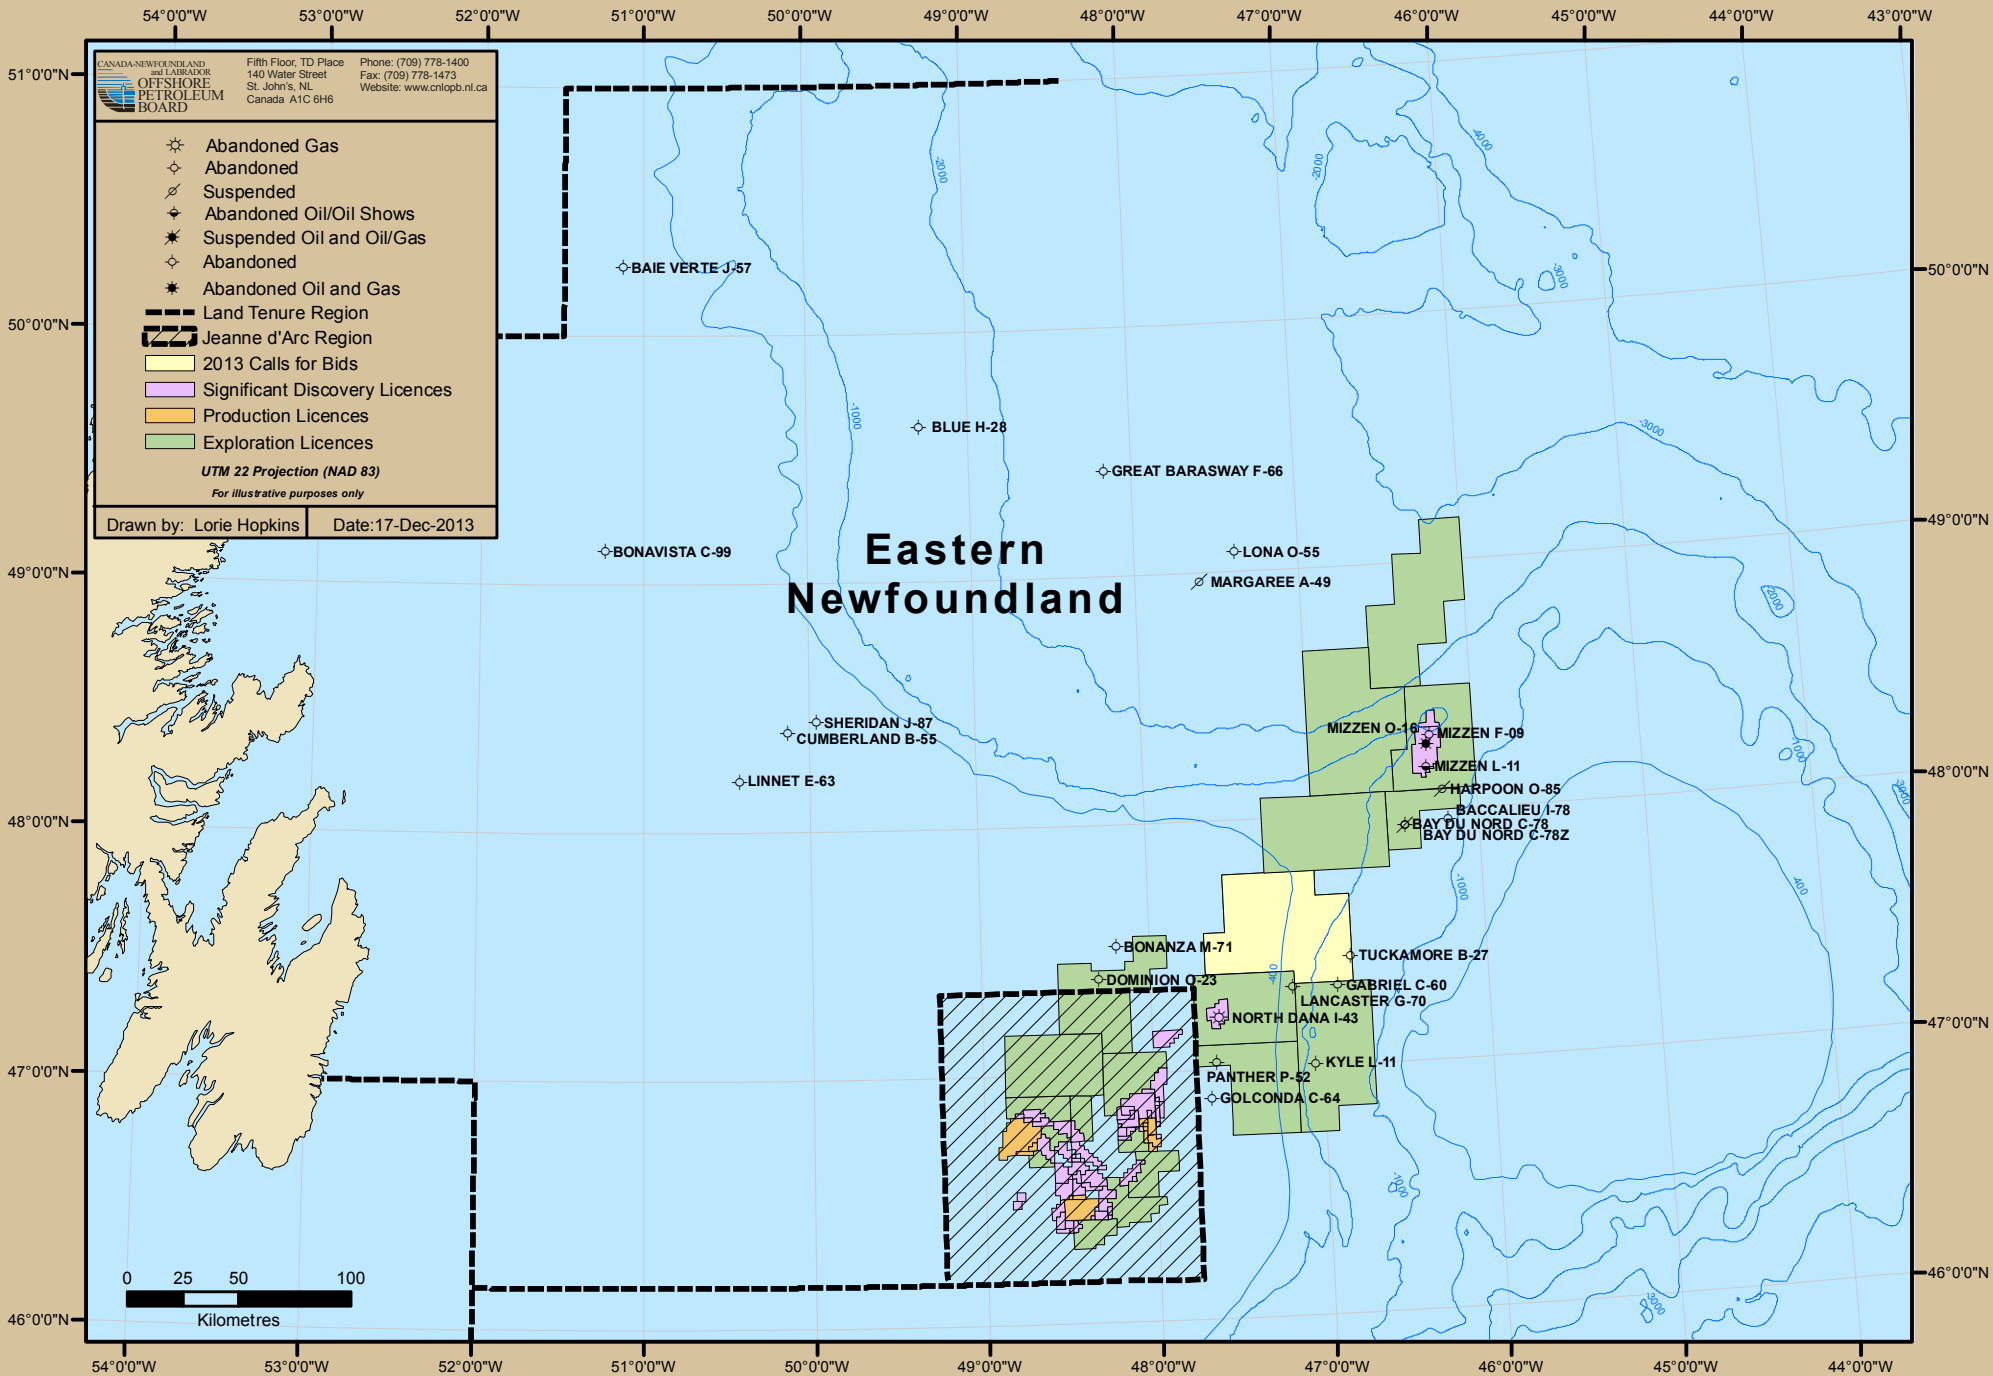

Well Coverage - Call for Nominations NL13-01EN (Areas of Interest)

Eastern Newfoundland Region

CANADA-NEWFOUNDLAND and LABRADOR OFFSHORE PETROLEUM BOARD
 Fifth Floor, TD Place and 140 Water Street, St. John's, NL Canada A1C 6H6
 Phone: (709) 778-1400, Fax: (709) 778-1473, Website: www.cnlopb.nl.ca

Drawn by: Lorie Hopkins | Date: 17-Dec-2013

Eastern Newfoundland